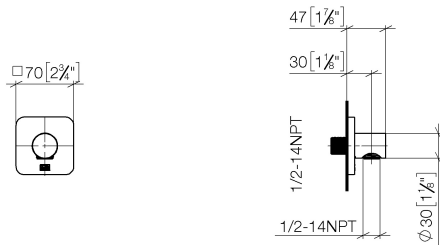

DORNBACHT YARRE Wall elbow - Chrome

28 450 832

- 3/8" shower outlet
- rosette 60 x 60 mm
- 1/2" connection
- rosette 60 x 60 mm

Intrinsic protection against back flow.

Chrome

28 450 832-00 0010

Soft Black

28 450 832-69 0010

DORNBRACHT YARRE Wall elbow - Chrome

28 450 832

mm [inches]

Certificates

IAPMO_4976 (8).

DORNBACHT YARRE Wall elbow - Chrome

28 450 832

Parts for other finishes can be found here: [Soft Black](#)