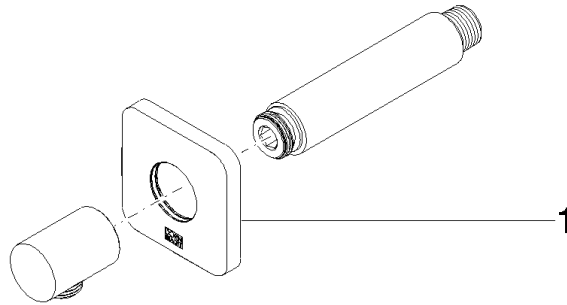

DORNBACHT YARRE Wall elbow - Chrome

28 450 832

- 3/8" shower outlet
- rosette 60 x 60 mm
- 1/2" connection
- rosette 60 x 60 mm

Intrinsic protection against back flow.

Chrome

28 450 832-00 0010

Soft Black

28 450 832-69 0010

DORNBRACHT YARRE Wall elbow - Chrome

28 450 832

mm [inches]

Certificates

IAPMO_4976 (8).

DORNBACHT YARRE Wall elbow - Chrome

28 450 832

Parts for other finishes can be found here: [Soft Black](#)